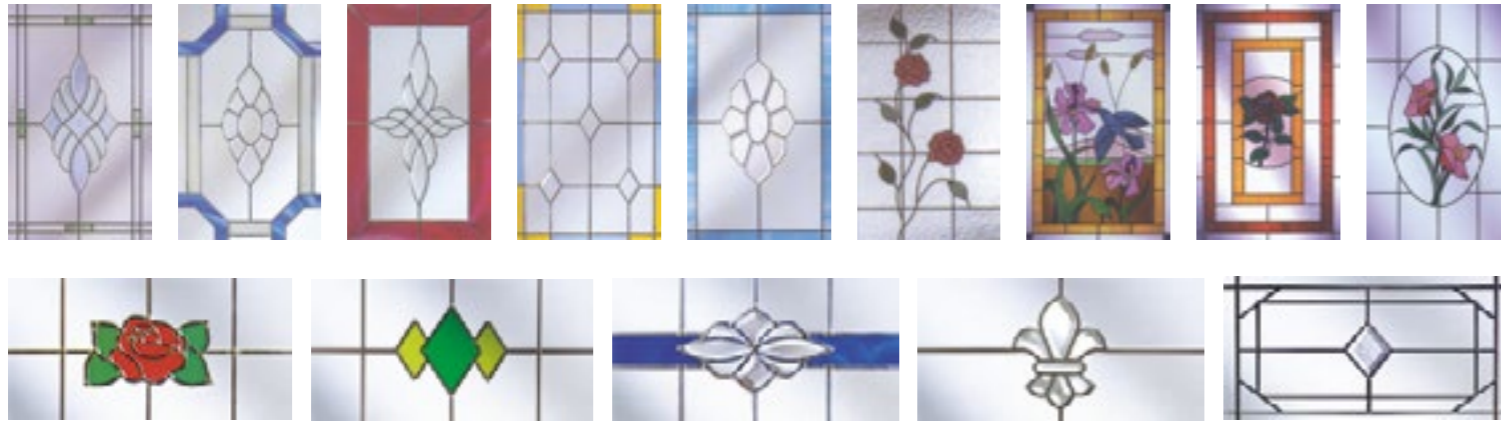

Atlanta
Pvc Door

Balmoral
Composite Door

Glass & Glazing

Stunning Bespoke Designs

For privacy, pure style or just to let as much light in to fill your home our stunning range of glimmering bevels and decorative obscure glass will compliment your home beautifully.

If you prefer the more traditional window filled with vibrant colours then see our bespoke stain design options and you will be spoilt for choice. For the more simple designs we offer an extensive range of simplistic gorgeous bevels which catch the light perfectly adding that extra glamour to your home.