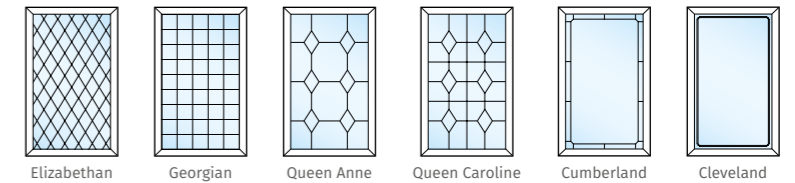

Lead styles can provide a traditional and individual touch of flair to your home. Providing that elegant finishing touch, they can be a key ingredient in realising the true character of a building.