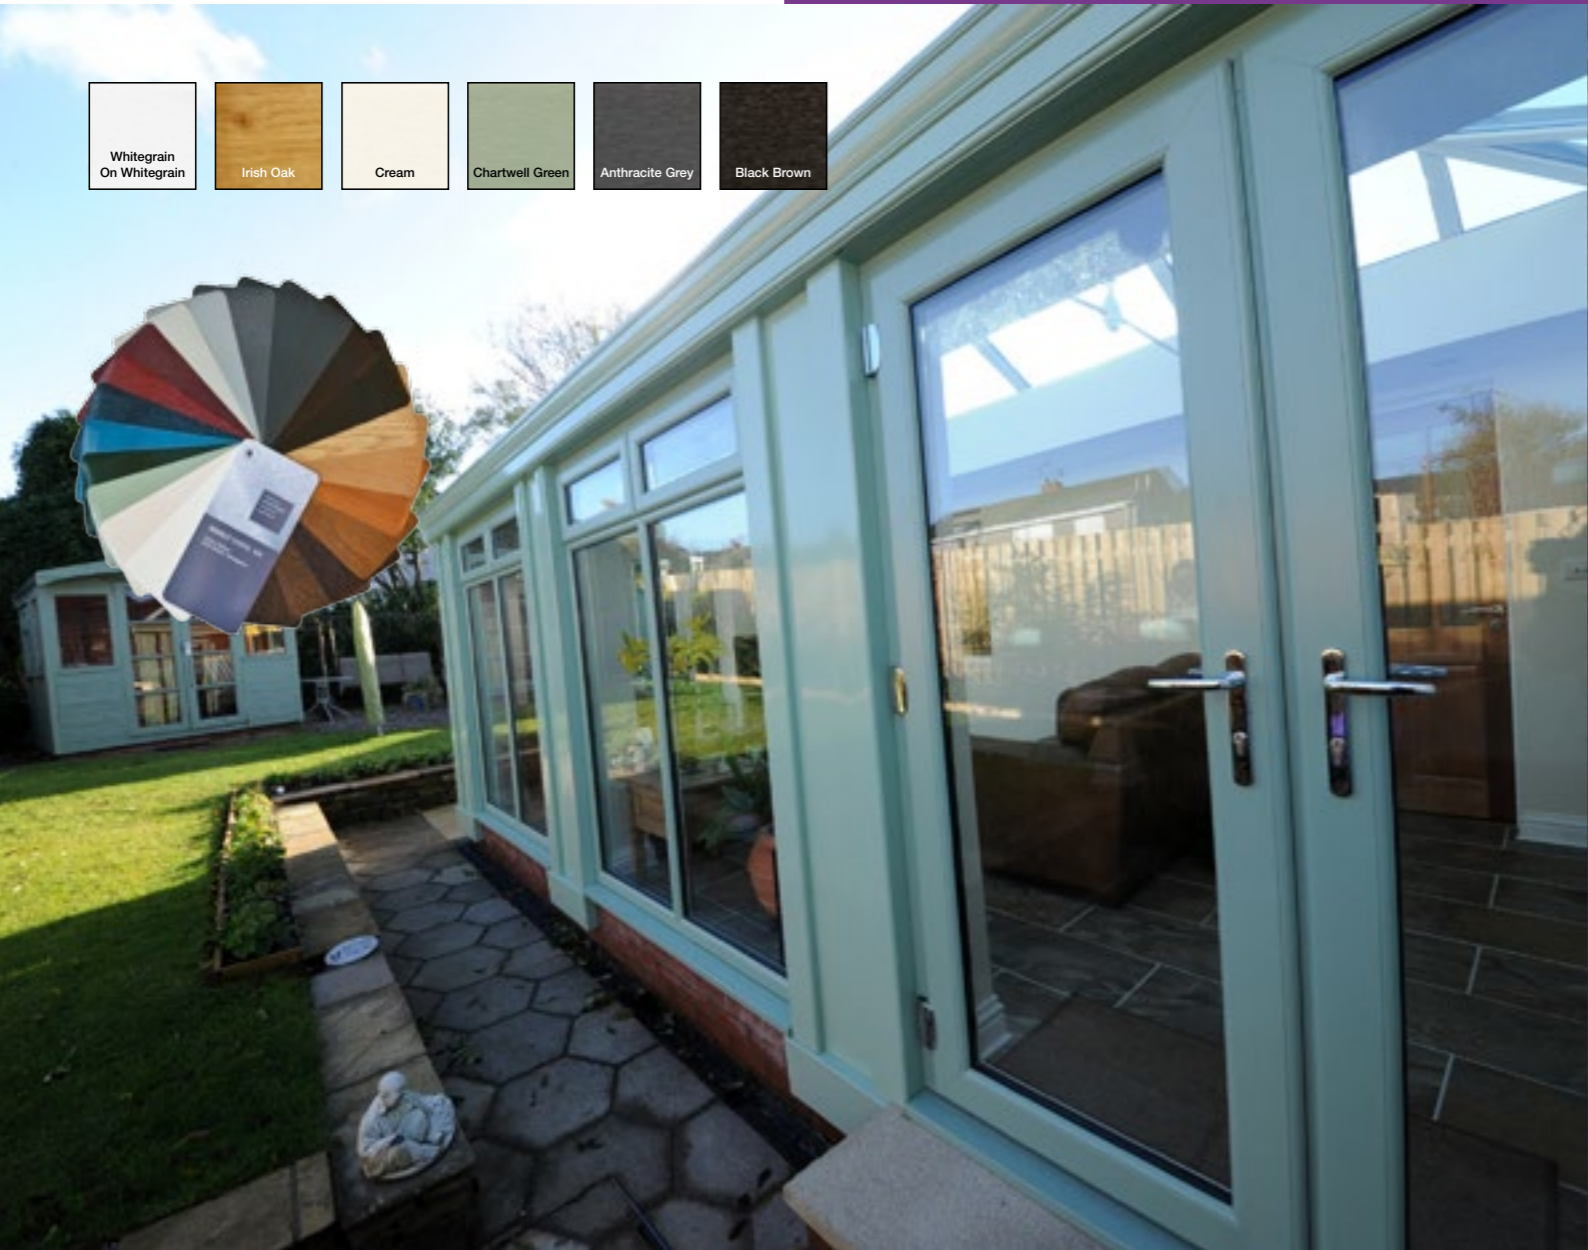

Colour Range

To create added impact with your replacement windows and doors, just add a splash of colour!

Industry First Colours

Creating the perfect colour scheme for your home doesn't have to stop at the interior decoration. Our extensive range of coloured profiles allows you to choose a colour scheme for the windows and doors in your property too.

Whether you prefer cool relaxing greens or a striking dynamic grey there's a colour and finish to enhance your home. If you like the look of traditional painted windows but want the benefits of PVCu and double glazing then you'll love our fantastic range of coloured profiles.