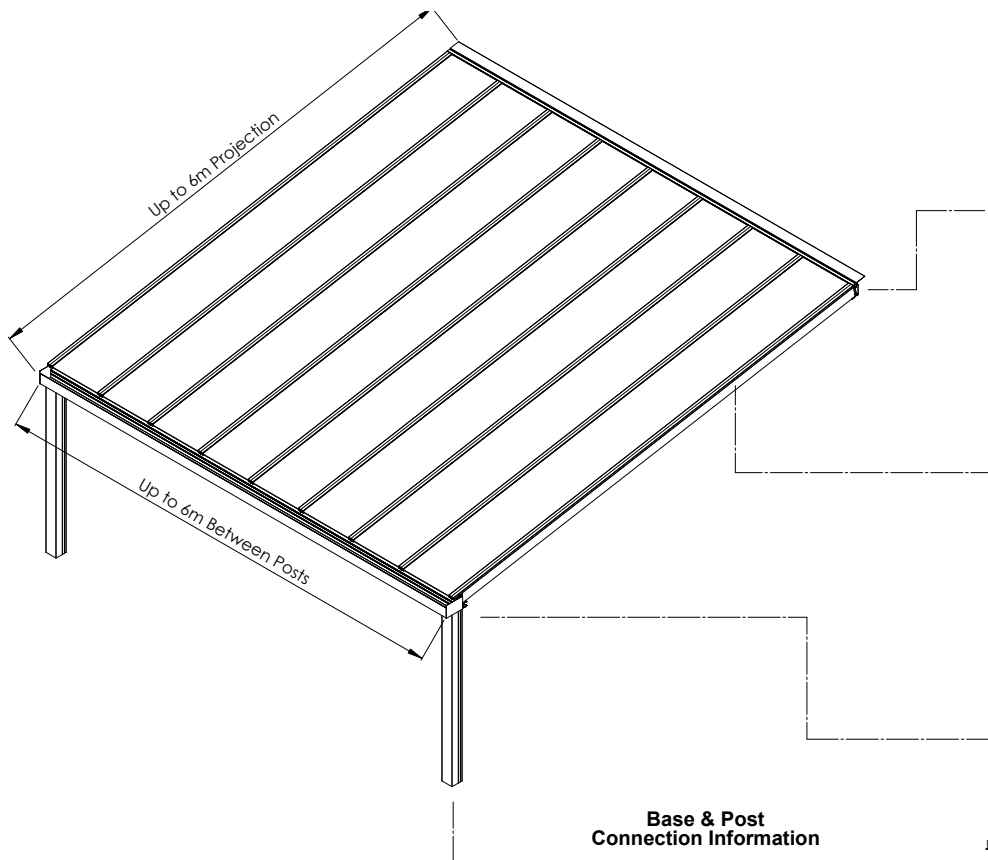

High Light Transmittance:

All roof options offer high light transmittance.

Integral Aluminium Guttering and Easy-Fix Profiles:

Creates a sleek, modern design which is stronger than external guttering and also means all cabling is hidden from view.

Full 10 Year Guarantee:

The Contemporary Alfresco is supplied with a full 10 year guarantee and a 25 year life.

Contemporary Alfresco

Wall Plate & Roof Glazing Bolster Bar Section

Roof Glazing Bar & Sheet Section

Eaves Beam, Roof Glazing Bolster Bar & Post Section

Base & Post Connection Information

Material List & Component Information :

- 1, The canopy wall plate is an extruded aluminium profile which fixes to the wall or steel bracket.
- 2, This canopy uses 8mm glass roof panels in clear.
- 3, This canopy uses our gasketed 8mm glass roof system, which is constructed from T6 grade structural aluminium frame.
- 4, The frame of the canopy is made from 150mm x 150mm x 2.5mm aluminium box section.