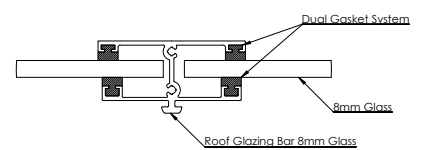

Eaves Beam, Roof Glazing Bolster Bar & Post Section

Base & Post Connection Information

Material List & Component Information :

- 1, The canopy wall plate is an extruded aluminium profile which fixes to the wall or steel bracket.
- 2, This canopy uses 8mm glass roof panels in clear.
- 3, This canopy uses our gasketed 8mm glass roof system, which is constructed from T6 grade structural aluminium frame.
- 4, The frame of the canopy is made from 150mm x 150mm x 2.5mm aluminium box section.