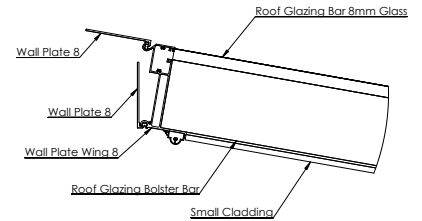

Wall Plate & Roof Glazing Bolster Bar Section

Roof Glazing Bar & Sheet Section