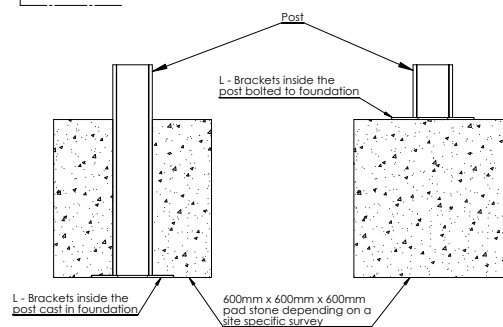

Full 10 Year Guarantee:

The Contemporary Alfresco is supplied with a full 10 year guarantee and a 25 year life.

Contemporary Alfresco

Wall Plate & Roof Glazing Bolster Bar Section

Roof Glazing Bar & Sheet Section

Eaves Beam, Roof Glazing Bolster Bar & Post Section

Base & Post Connection Information

Material List & Component Information :

- 1, The canopy wall plate is an extruded aluminium profile which fixes to the wall or steel bracket.
- 2, This canopy uses 8mm glass roof panels in clear.
- 3, This canopy uses our gasketed 8mm glass roof system, which is constructed from T6 grade structural aluminium frame.
- 4, The frame of the canopy is made from 150mm x 150mm x 2.5mm aluminium box section.