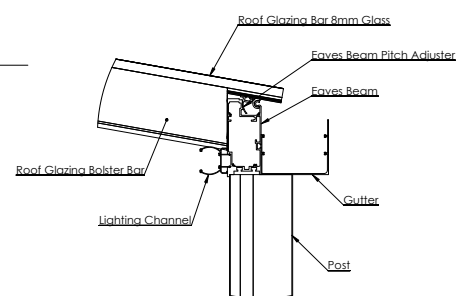

Full 10 Year Guarantee:

The Contemporary Alfresco is supplied with a full 10 year guarantee and a 25 year life.

Contemporary Alfresco

Wall Plate & Roof Glazing Bolster Bar Section

Roof Glazing Bar & Sheet Section

Eaves Beam, Roof Glazing Bolster Bar & Post Section

Base & Post Connection Information

Material List & Component Information :

- 1, The canopy wall plate is an extruded aluminium profile which fixes to the wall or steel bracket.
- 2, This canopy uses 8mm glass roof panels in clear.
- 3, This canopy uses our gasketed 8mm glass roof system, which is constructed from T6 grade structural aluminium frame.
- 4, The frame of the canopy is made from 150mm x 150mm x 2.5mm aluminium box section.