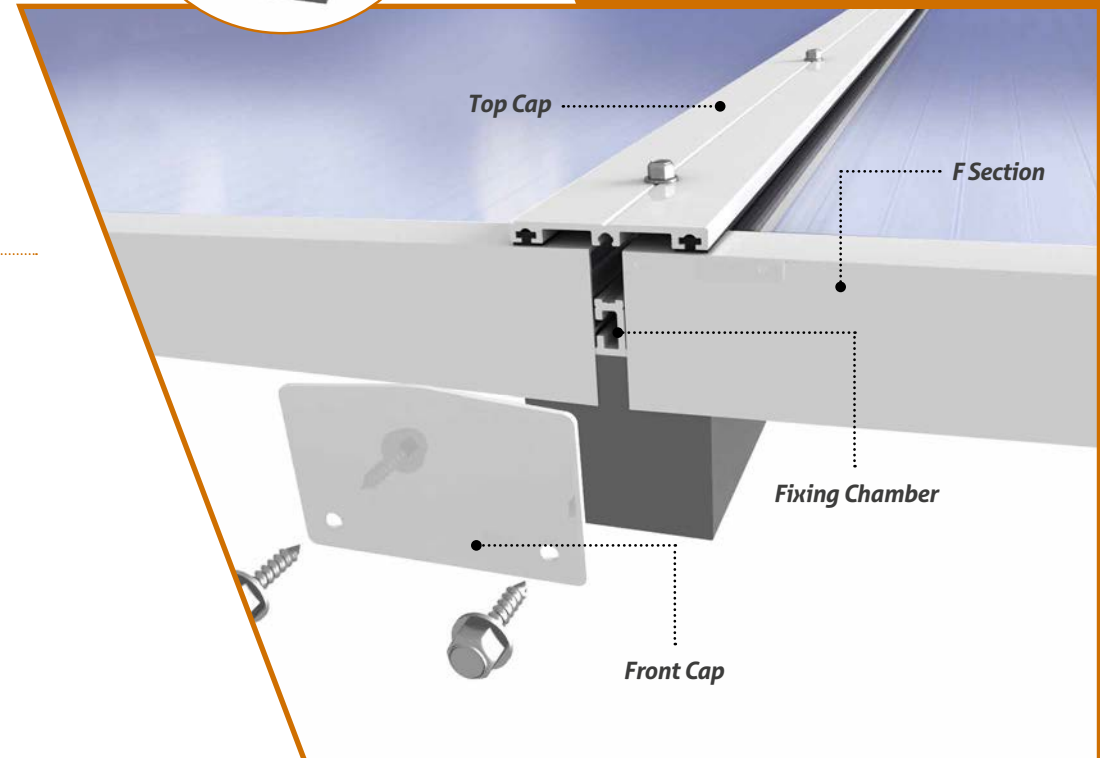

Rafter *Bars*

The Rafter Bar is a highly versatile aluminium component which can be used to create either curved roofing systems, roof tops for carports or garden canopies.

They can also be used to re-roof existing structures. It is compatible with 6mm glass, 16mm and 35mm polycarbonate, allowing you to offer a wide range of glazing options without the need for various sized rafter bars, saving on cost and storage space.

This rafter bar is a 2 part aluminium bar with dual gaskets for expansion and contraction of the glazing material.

This bar needs an underside support and will span up to 1.5m (curved from purlin to purlin) and 1m unsupported from purlin to purlin at 2.5 degrees pitch.

The rafter bars are available up to 6m long and are powder coated white as standard and can include F section front and back as part of a roof kit.

"The kit was easy to self install with minimal parts and a neat finish."

**MR WIGGINS
FRINTON ON SEA, ESSEX**