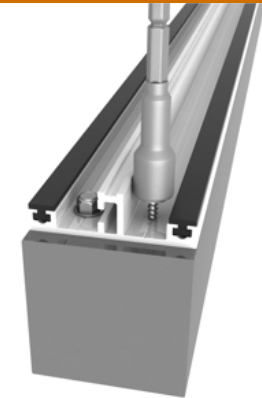

Rafter *Bars*

The Rafter Bar is a highly versatile aluminium component which can be used to create either curved roofing systems, roof tops for carports or garden canopies.

They can also be used to re-roof existing structures. It is compatible with 6mm glass, 16mm and 35mm polycarbonate, allowing you to offer a wide range of glazing options without the need for various sized rafter bars, saving on cost and storage space.

This rafter bar is a 2 part aluminium bar with dual gaskets for expansion and contraction of the glazing material.

This bar needs an underside support and will span up to 1.5m (curved from purlin to purlin) and 1m unsupported from purlin to purlin at 2.5 degrees pitch.

The rafter bars are available up to 6m long and are powder coated white as standard and can include F section front and back as part of a roof kit.

"The kit was easy to self install with minimal parts and a neat finish."

**MR WIGGINS
FRINTON ON SEA, ESSEX**