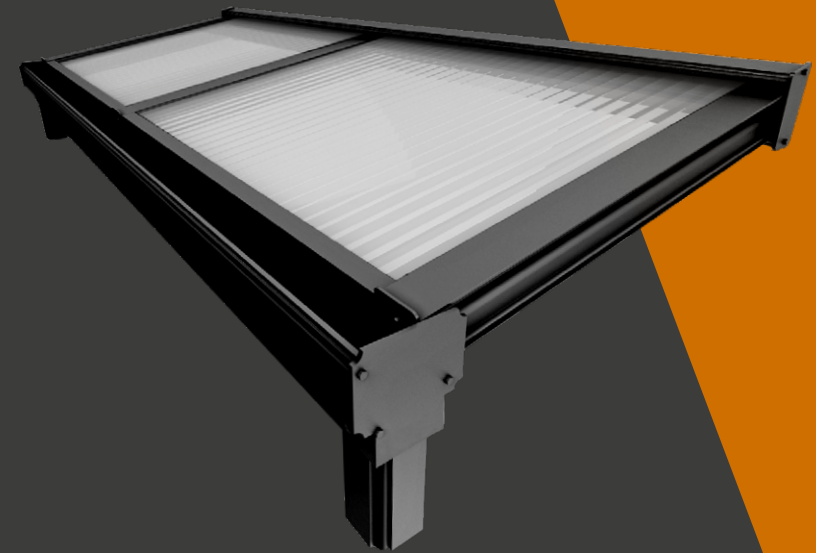

This highly versatile canopy and carport system offers a variety of solutions for:

- **Carports**
- **Smoking Shelters**
- **Walkway Canopies**
- **Covered Play Areas**
- **Porch Canopies**
- **Caravan Shelters**

The Benefits of using this system:

All-aluminium system: The Simplicity 16 is manufactured solely from aluminium to offer exceptional longevity and easy maintenance. It also features hidden, integral guttering for a clean, modern appearance.

High speed installation: We have developed this system in partnership with one of the most prolific extrusion designers in the industry. Through his extensive expertise and using our knowledge gained from 25 years experience, we have created the simplest fixing system possible meaning minimum on site disruption for you.

Impact resistance: Some of the systems on the market today use PVC or GRP roof panels which do not have the impact resistance of polycarbonate. We only use triple wall 16mm polycarbonate sheeting to ensure that the structure lasts and has the impact resistance and the snow loading capabilities suitable for anywhere in the UK.

Variable Roof Pitch: Unlike the majority of roof kits, which only offer a fixed pitch, the Simplicity 16 offers a pitch range of 2.5 degrees to 22.5 degrees to give more height at the back or to enable a low wall plate installation.