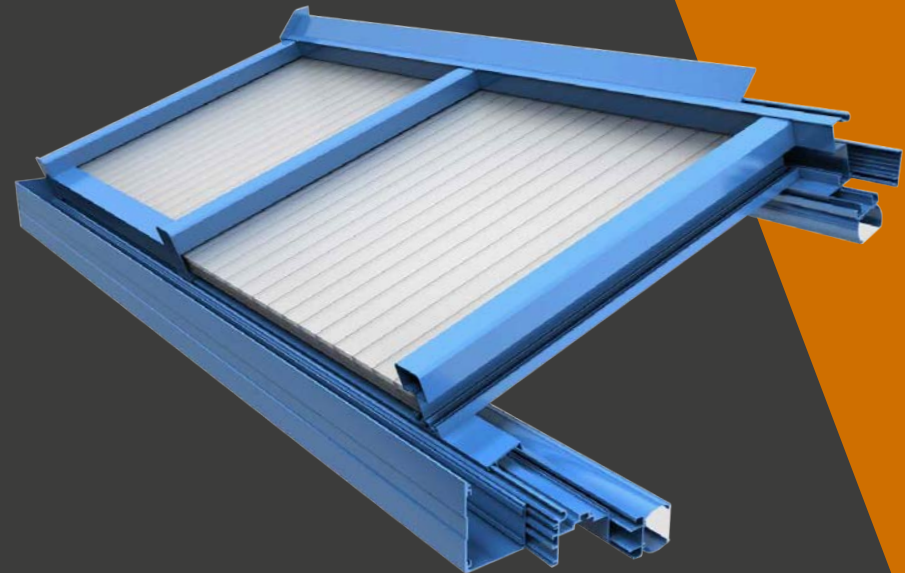

The Simplicity 35 system features 35mm structured polycarbonate roof panels, which are available in clear, opal and

bronze it offers in excess of 98% UV protection which reduces the risk of your vehicle paintwork fading and will protect anyone using the area from harmful UV rays.

The Simplicity 35 has a **variable wall pitch from 2.5° - 45°** so that you can decide on the height of the wall-plate to suit your needs – ideal for taller vehicles such as campervans and caravans. The aluminium framework, which is supplied in white as standard, can be coloured to any RAL or BS colour to match existing window and door frames or to create an attractive contrasting effect.

The Simplicity 35 is also the perfect veranda or canopy for commercial settings as well as private homes.

This contemporary yet robust system has passed the ACR(M) 001:2005 Test for Non-Fragility of Profiled Sheeted Roof

Assemblies and is certified as a Non-Fragile system (providing the installation conforms to span and loading charts – please contact us for more information). This glazing system must be used in conjunction with the supplied polycarbonate to conform to wind and snow loadings for the UK.

The Simplicity 35 is available in any RAL or BS colour to meet specific requirements.