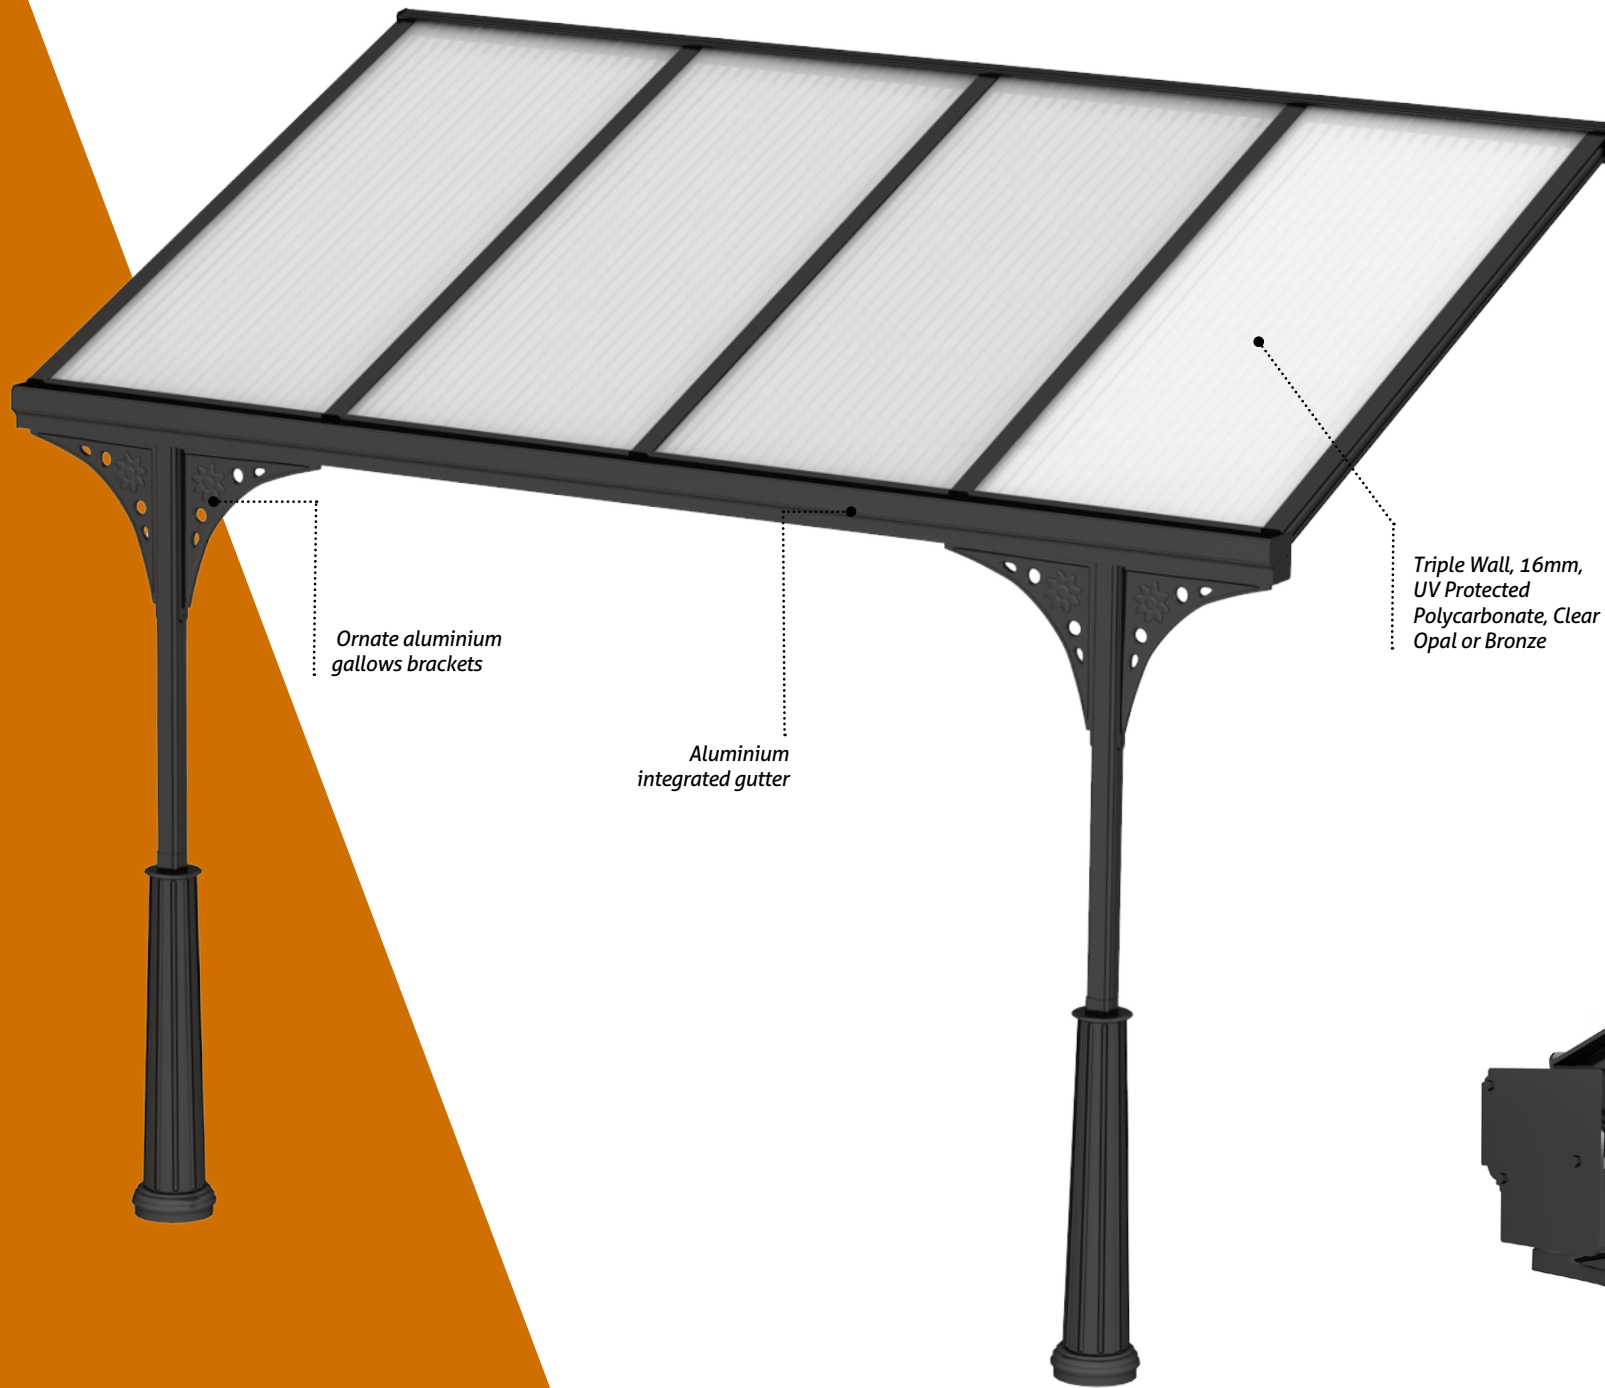

option 1

*Ornate aluminium
gallows brackets*

*Aluminium
integrated gutter*

*Triple Wall, 16mm,
UV Protected
Polycarbonate, Clear
Opal or Bronze*