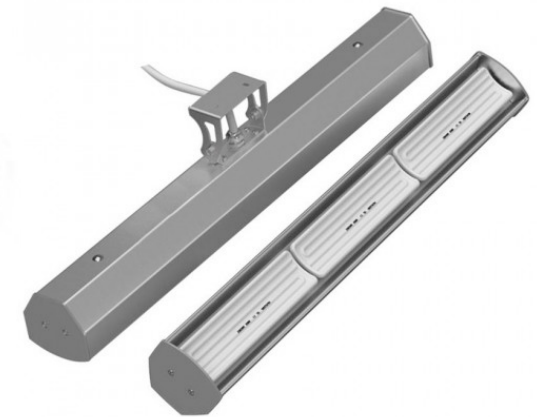

Infrared Outdoor *Heaters*

The infrared wall mounted heaters have ceramic elements that are designed to gently warm adults and children whilst outdoors under a covered structure such as a canopy using Far Infrared technology which is completely harmless and contains no ultraviolet radiation or fumes.

The heaters also do not emit or noise and provide a gentle heat similar to the feeling of the winter sun.

Your customers can enjoy keeping warm outside without feeling too hot and without experiencing any unsightly glare.

The ceramic plates generate heat quickly and reach their full operating temperature within less than 10 minutes.

Each unit is supplied with a 5 year warranty and require no maintenance. They are CE certified and carries the UL safety recognition (file no. E214574) when installed by an approved electrician.

Size:

Available with 2 or 3 heated elements to create medium or large heated areas with a choice of different power outputs.