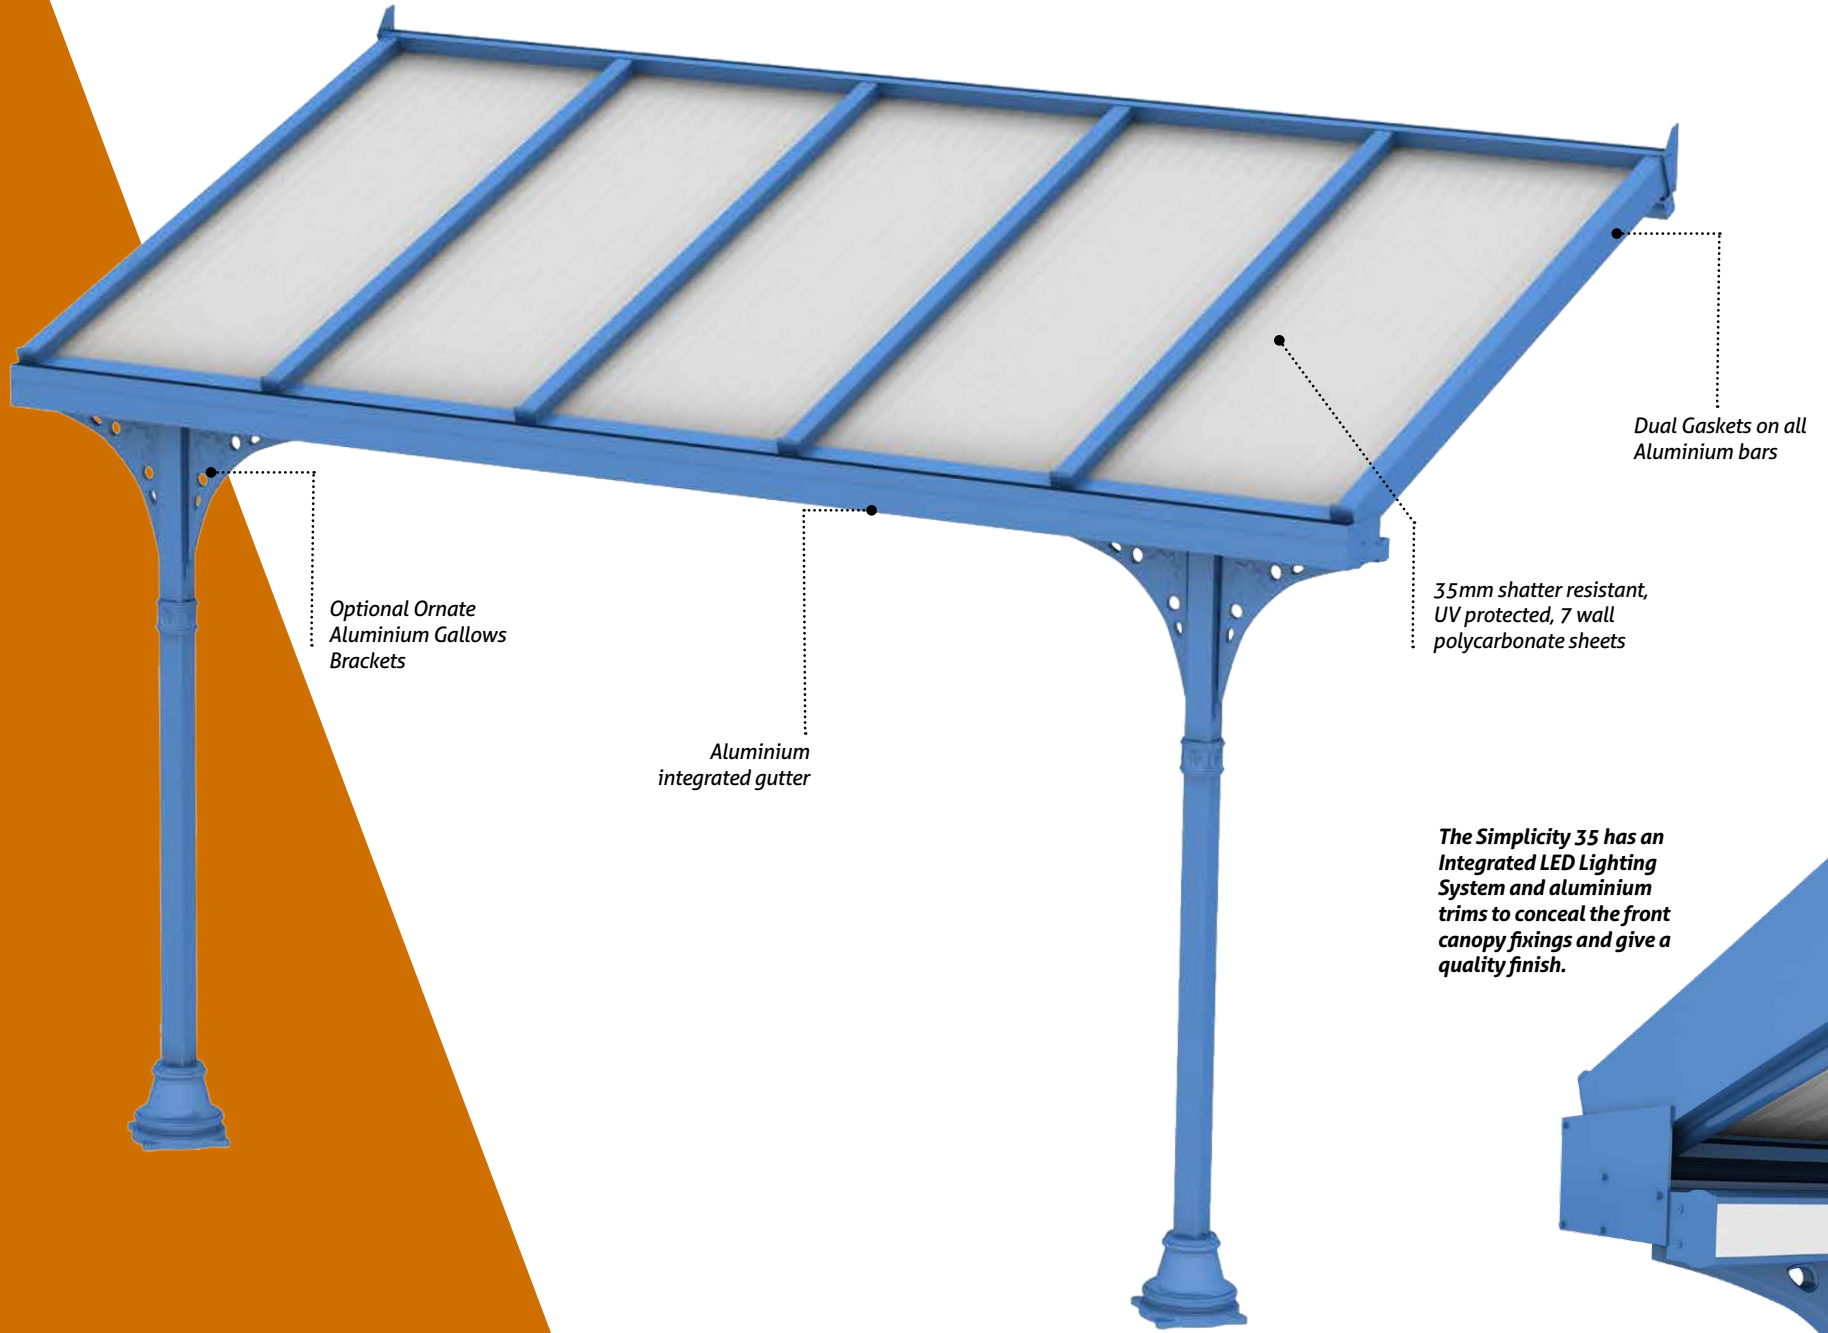

2
option

*Optional Ornate
Aluminium Gallows
Brackets*

*Aluminium
integrated gutter*

*Dual Gaskets on all
Aluminium bars*

*35mm shatter resistant,
UV protected, 7 wall
polycarbonate sheets*

***The Simplicity 35 has an
Integrated LED Lighting
System and aluminium
trims to conceal the front
canopy fixings and give a
quality finish.***