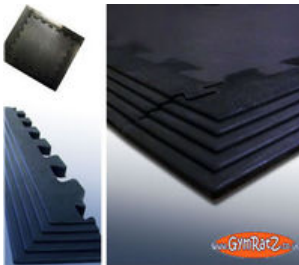

Rubber Gym Flooring Tiles & Mats

Sourced originally for several bespoke gym projects, our Interlocking 17mm 1.2m x 1.8m Premium Gym Mats have now become a commercial gym favourite, second only to our 16mm premium gym tile. The benefit of our Interlocking Premium Gym Flooring is being able to offer a chamfered/ ramp edge

RRP: £70.83

Our Price: £63.00

You Save: £7.83 - 11 % Discount

<http://www.gymratz.co.uk/interlocking-premium-gym-mats>

Sourced for several large Council and MOD Gym projects, our BLACK Interlocking 16mm thick super tough Premium Gym Tiles have become a commercial gym favourite. Slightly more expensive than our Larger Premium Gym Mats but easier to lay with less wastage and simple one-length ramp or corner edges.

RRP: £15.00

Our Price: £9.79

You Save: £5.21 - 35 % Discount

<http://www.gymratz.co.uk/interlocking-premium-gym-floor-tiles>

High density recycled rubber flooring tile MADE IN UK- CFH 1.8m (Critical Fall Height) The composition of these rubber tiles is shredded rubber strands which not only keeps them dense with a degree of impact absorption but also makes them super tough and environmentally friendly through recycling

Price from £42.00

<http://www.gymratz.co.uk/crossfit-floor-tile-25mm>

New - Our same Premium Gym Mat 1.8m x 1.2m now comes without the interlocking edges. It's straight cut edge means it can be butted up to a wall without the need to trim off interlocking rubber lugs. Great for a smaller area of the gym where ramp edges are also not required.