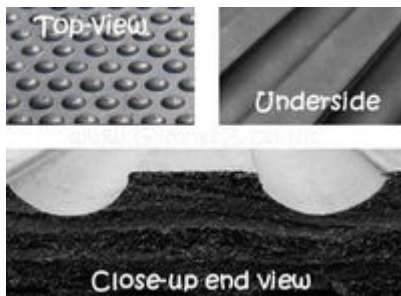

RRP from: £10.74

Our Price from £9.66

You Save: £1.08 - 10 % Discount

<http://www.gymratz.co.uk/jordan-activ-flooring-grey>

Heavy duty recycled rubber flooring. The flooring is reversible with one ribbed side and the reverse bobbled. GymRatZ preference is to have the bobbled side facing upwards. These heavy duty gym mats are 6' by 4' by 10mm thick. Each mat weighs approximately 20 Kg. They are ideal for flooring a gym

RRP: £79.99

Our Price: £56.99

You Save: £23.00 - 29 % Discount

<http://www.gymratz.co.uk/heavy-duty-rubber-flooring>

The Powerlifter Rubber Flooring is 7mm thicker (17mm) than the Heavy Duty Rubber Flooring, subsequently, these are ideal for areas which are likely to receive more pounding from dropped weights etc. Making these mats ideal for a heavy-duty freeweights gym or a powerlifting area.