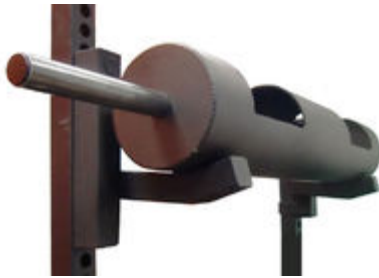

1. 150mm tall, 450 x 450mm
2. 300mm tall, 530 x 530mm
3. 450mm tall, 610 x 610mm
4. 610mm tall, 690 x 690mm

Price £985.00

<http://www.gymratz.co.uk/gymratz-stackable-plyo-boxes>

Traditional-style Standing Gripper for grip strength training. Features a variable starting positioned for partials or different sized users (hand size). Built to the normal GymRatZ Commercial standard, the Standing Gripper is suitable for heavy-duty use.

Price: £270.00

<http://www.gymratz.co.uk/gymratz-standing-gripper>

Adjustable heavy-duty strongman lifting yoke ideal for strongman training alongside our other "strongman" products.

Price £730.00

<http://www.gymratz.co.uk/gymratz-strongman-lifting-yoke>

Log Bar Lift-Offs for use with the GymRatZ Power Rack (note: fits the GymRatZ Power Cage and GymRatZ Professional Half Rack to) and our rolled Log Bars.

Price: £125.00

<http://www.gymratz.co.uk/log-bar-lift-offs-for-power-rack>