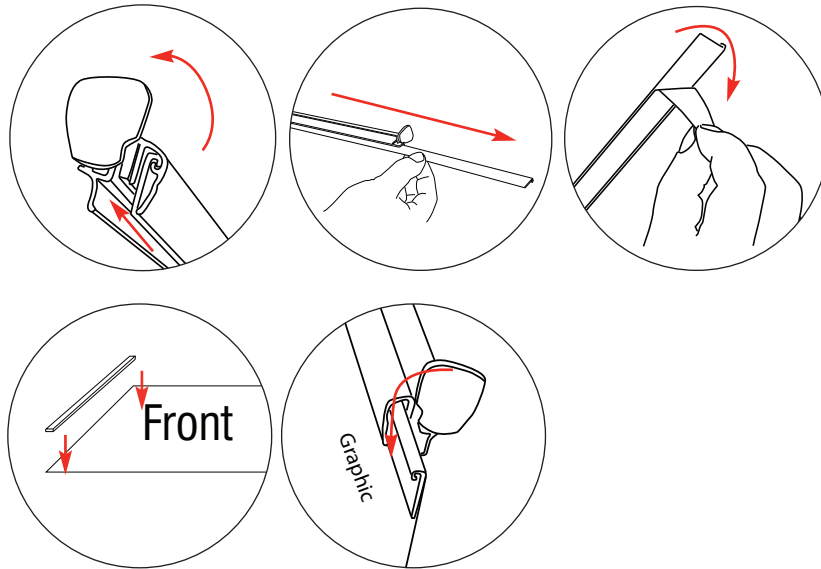

630/830/1030/1230/1530/2030mm

Original 2

Based on 800mm unit

Total Visual Graphic Area: 600x2145mm
 Total Visual Graphic Area: 800x2145mm
 Total Visual Graphic Area: 1000x2145mm
 Total Visual Graphic Area: 1200x2145mm
 Total Visual Graphic Area: 1500x2145mm
 Total Visual Graphic Area: 2000x2145mm

Include a 150mm at the bottom (non-visible area in roller mechanism)

Assembly

Top Rail Attachment

Option 1

Option 2

Bottom Graphic Attachment

WARNING: Banner is pre-tensioned always attach graphic to Leader and top rail before removing the locking pin.