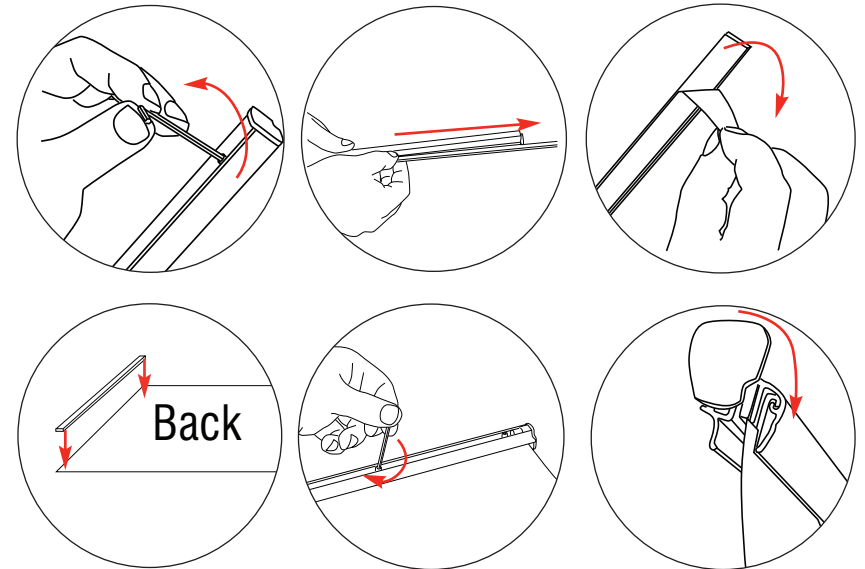

Include a 150mm at the bottom (non-visible area in roller mechanism)

Assembly

Top Rail Attachment

Option 1

Option 2

Bottom Graphic Attachment

WARNING: Banner is pre-tensioned always attach graphic to Leader and top rail before removing the locking pin.