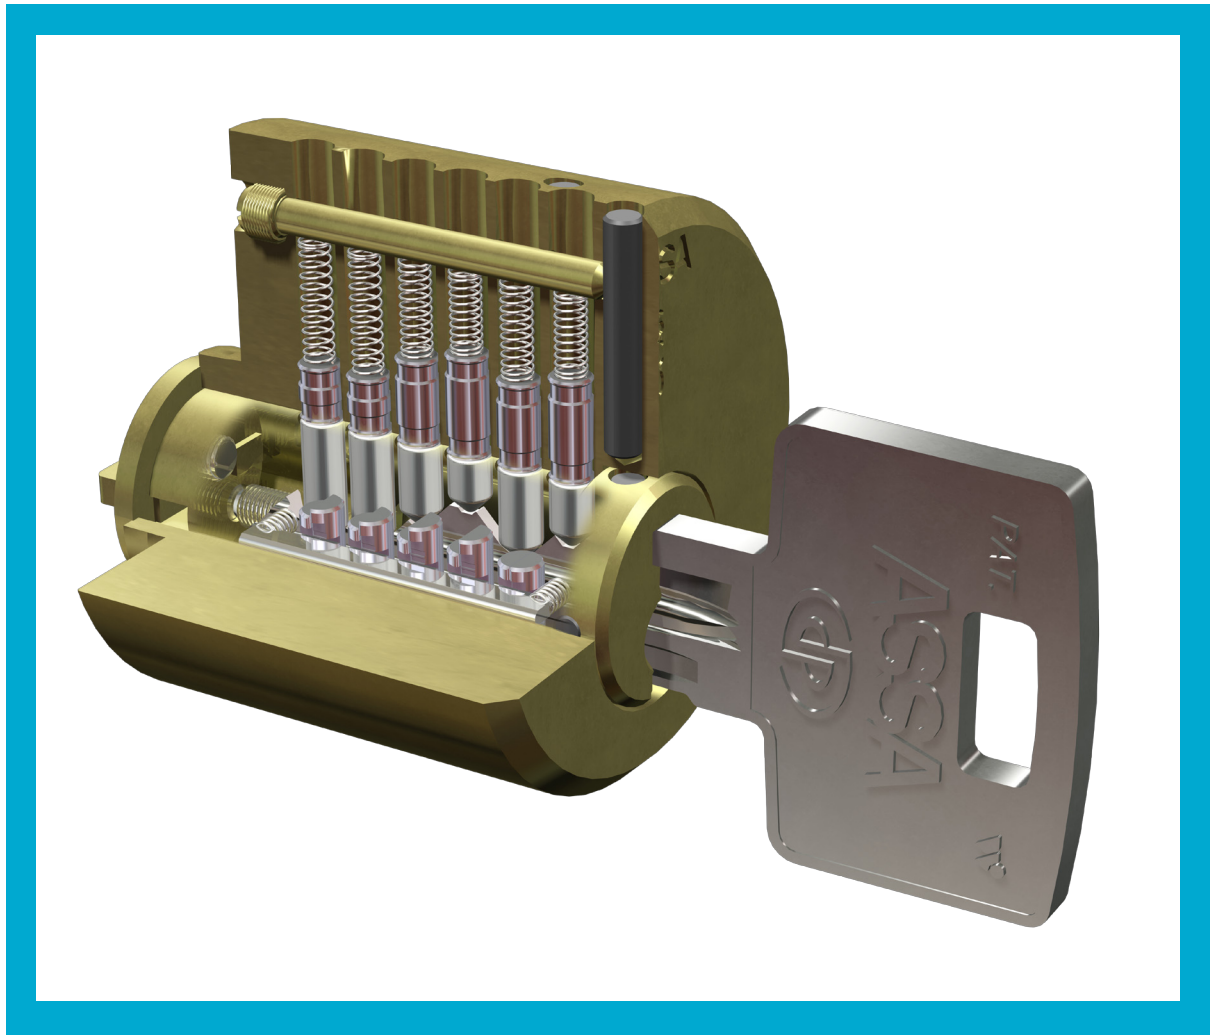

**ASSA**<sup>®</sup>  
ASSA ABLOY

# ASSA dp cylinders

- 3 Levels of security within 1 master key suite
  - Maximum security - CLIQ cylinders and keys
  - Extremely high security - 4400 dp series cylinders and keys
  - High security - 2400 dp series cylinders and keys
- Every key is unique from single keyblank and traceable with a worldwide database
- Anti-manipulation protection
- Worldwide patent protection until 2023
- DP mechanical key and cylinder support from UK
- Key machine finance for Partners