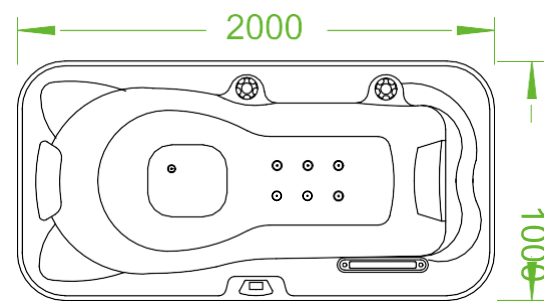

## BG-8816

Overall Dimension  
2350x2350x950mm  
Interior Dimension  
1910x1910x830mm

## BG-8839

Overall Dimension  
2200x2300x940mm  
Interior Dimension  
2000x1740x830mm

### BG-8800

Overall Dimension  
2000x1000x740mm  
Interior Dimension  
1580x780x620mm

### BG-6619

Overall Dimension  
3000x3000x950mm  
Interior Dimension  
2600x2600x830mm

➤ **The vogue doctrine quality service**

➤ **Basic accessory**

**(Ozone(O3) Generator/Ozone Device/Ozonizer)**

The ozone device we used can inject the millions of tiny high concentrations of ozone air bubbles into the water continually, which can inhibit the production of pollutants.