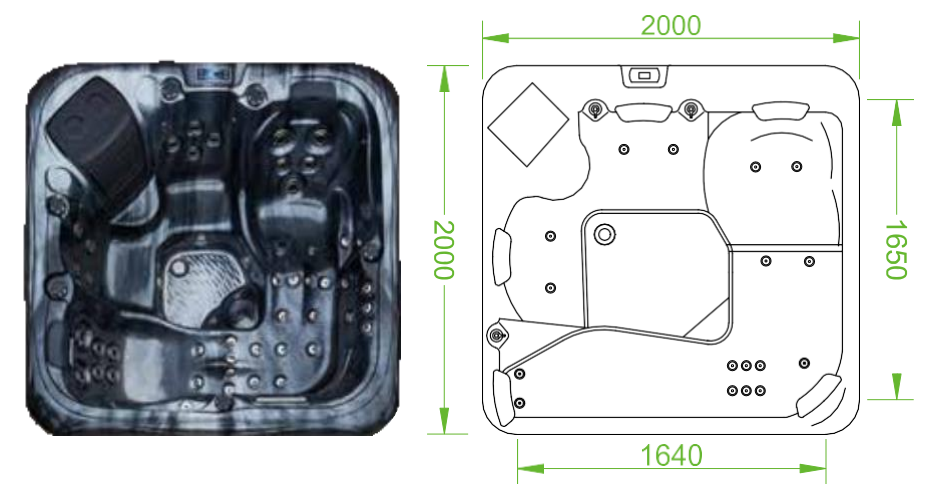

Overall Dimension  
2300x2300x960mm  
Interior Dimension  
1990x1990x840mm

**BG-8895B**

Overall Dimension  
2300x2300x960mm  
Interior Dimension  
1990x1990x840mm

**BG-8895C**

Overall Dimension  
2300x2300x960mm  
Interior Dimension  
1990x1990x840mm

### BG-8891A

Overall Dimension  
2000x1700x960mm  
Interior Dimension  
1510x1455x740mm

### BG-8891B

Overall Dimension  
2000x1700x960mm  
Interior Dimension  
1510x1455x740mm

## BG-8892

Overall Dimension  
2000x2000x960mm  
Interior Dimension  
1650x1640x840mm