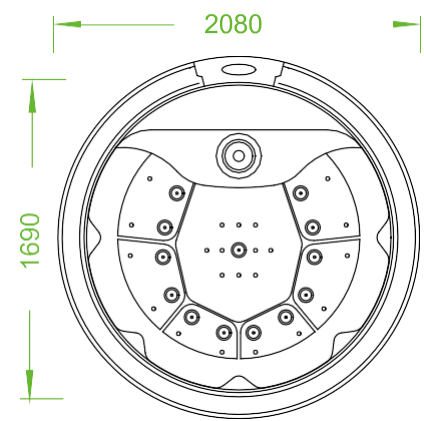

### BG-8878

Overall Dimensions  
2300x2300x950mm  
Interior Dimension  
1960x1960x765mm

> The vogue doctrine quality service

**BG-8836**

Overall Dimension  
2400x2400x950mm  
Interior Dimension  
2100x2020x820mm

### BG-8520

Overall Dimension  
2300x2300x950mm  
Interior Dimension  
2020x1980x810mm

### BG-8833

Overall Dimension  
2300x2200x950mm  
Interior  
Dimension 2000x1850x800mm

## BG-8811

Overall Dimension

2080x2080x920mm

Interior Dimension

1690x1690x800mm

> Coordinated colors collocation,  
Showing unrestrained feelings of romantic,  
Its illusion and reality brings people pleasing