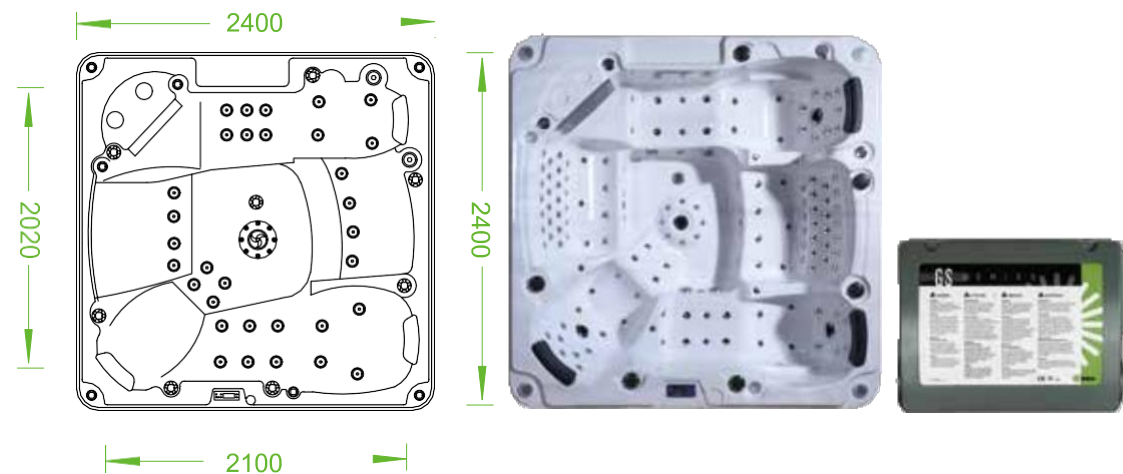

### BG-8812

Overall Dimension  
2160x2160x970mm  
Interior Dimension  
1900x1900x840mm

### BG-8878

Overall Dimensions  
2300x2300x950mm  
Interior Dimension  
1960x1960x765mm

> The vogue doctrine quality service

**BG-8836**

Overall Dimension  
2400x2400x950mm  
Interior Dimension  
2100x2020x820mm