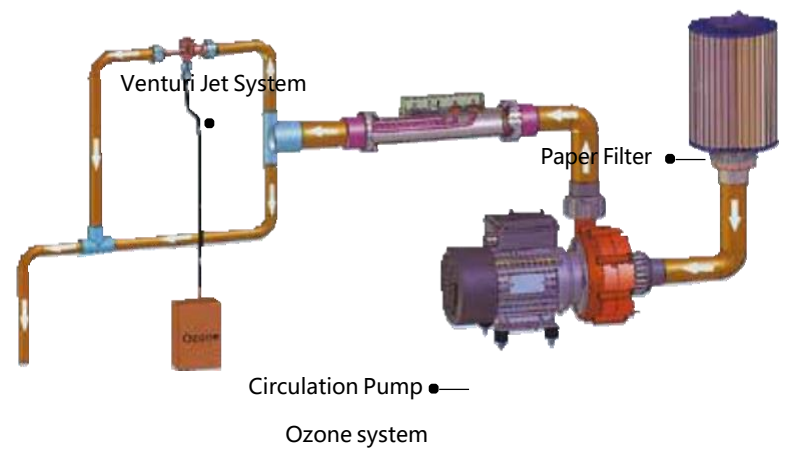

### BG-6619

Overall Dimension  
3000x3000x950mm  
Interior Dimension  
2600x2600x830mm

➤ **The vogue doctrine quality service**

➤ **Basic accessory**

**(Ozone(O3) Generator/Ozone Device/Ozonizer)**

The ozone device we used can inject the millions of tiny high concentrations of ozone air bubbles into the water continually, which can inhibit the production of pollutants.