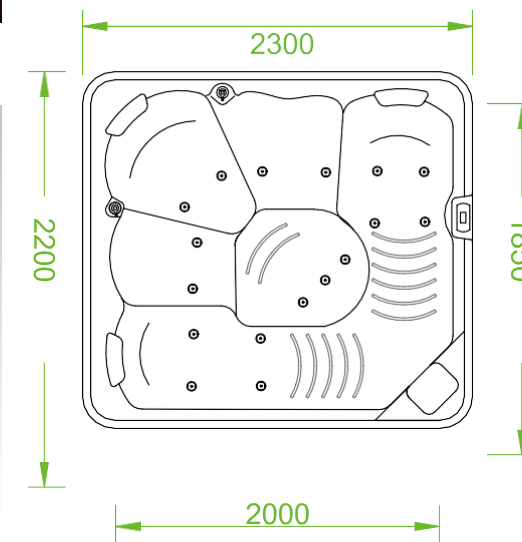

### BG-8858

Overall Dimension  
2130x2130x950mm  
Interior Dimension  
1900x1800x785mm

### BG-8520

Overall Dimension  
2300x2300x950mm  
Interior Dimension  
2020x1980x810mm

### BG-8808

Overall Dimension  
2300x2200x950mm  
Interior  
Dimension 2200x2200x775mm

### BG-8833

Overall Dimension  
2300x2200x950mm  
Interior  
Dimension 2000x1850x800mm