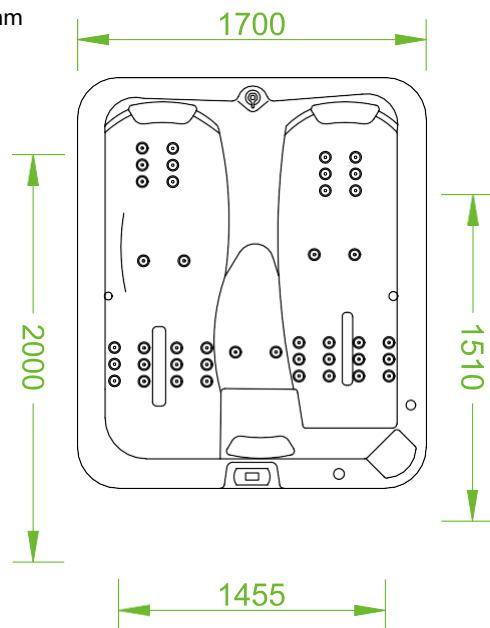

Overall Dimension  
2300x2300x960mm  
Interior Dimension  
1990x1990x840mm

**BG-8895B**

Overall Dimension  
2300x2300x960mm  
Interior Dimension  
1990x1990x840mm

**BG-8895C**

Overall Dimension  
2300x2300x960mm  
Interior Dimension  
1990x1990x840mm

### BG-8891A

Overall Dimension  
2000x1700x960mm  
Interior Dimension  
1510x1455x740mm

### BG-8891B

Overall Dimension  
2000x1700x960mm  
Interior Dimension  
1510x1455x740mm

### BG-8878

Overall Dimensions  
2300x2300x950mm  
Interior Dimension  
1960x1960x765mm

> The vogue doctrine quality service

**BG-8836**

Overall Dimension  
2400x2400x950mm  
Interior Dimension  
2100x2020x820mm