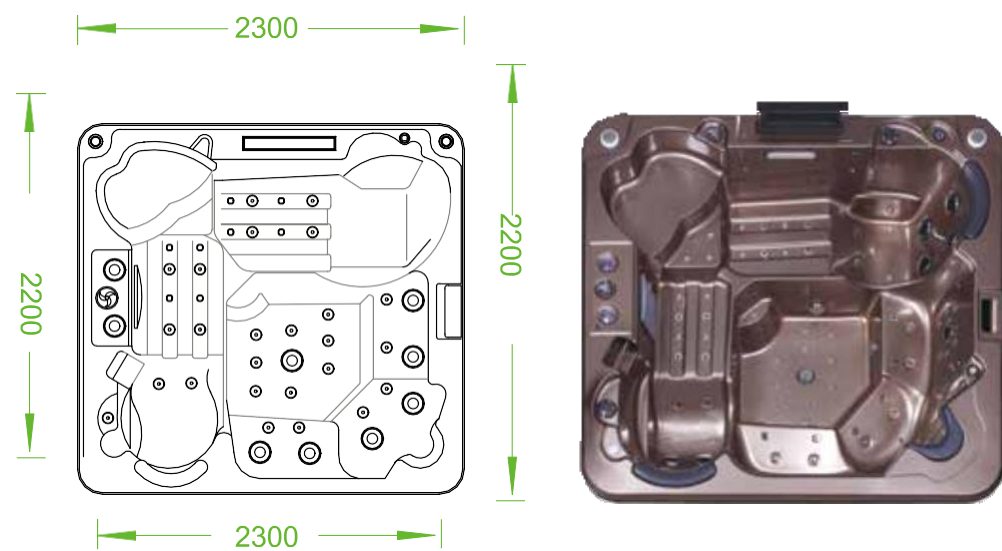

### BG-8878

Overall Dimensions  
2300x2300x950mm  
Interior Dimension  
1960x1960x765mm

> The vogue doctrine quality service

**BG-8836**

Overall Dimension  
2400x2400x950mm  
Interior Dimension  
2100x2020x820mm

### BG-8520

Overall Dimension  
2300x2300x950mm  
Interior Dimension  
2020x1980x810mm

### BG-8808

Overall Dimension  
2300x2200x950mm  
Interior  
Dimension 2200x2200x775mm