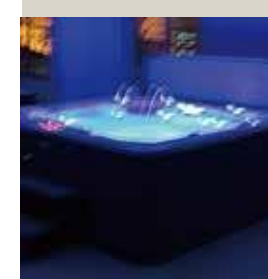

**Cup Holder)**  
 Artistic with beautiful colorful light.Cups can be safely put on it.

**(Aromatherapy)**  
 Up-grade style; you can choose medical materials as you like.

**(Multicolor Star LED lighting system)**  
 Unique Lighting: Our LED lights use very little power and