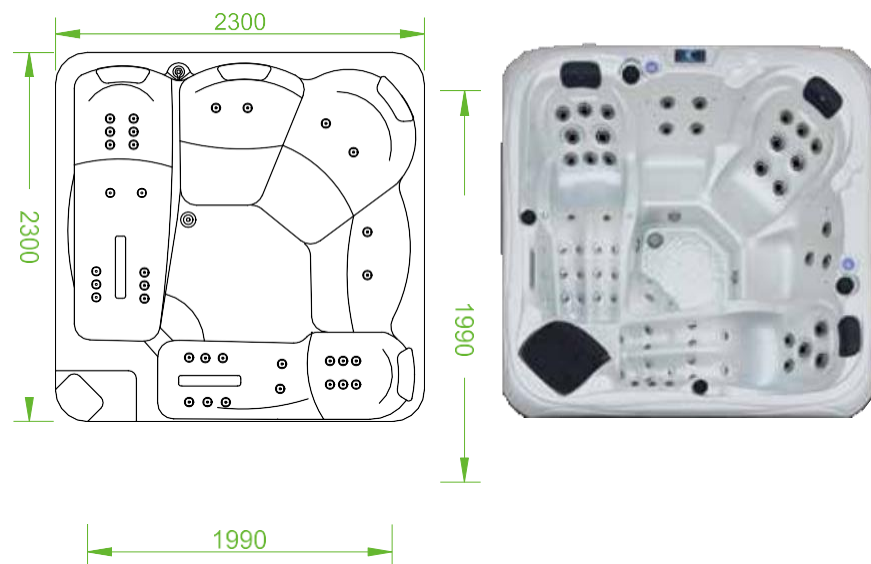

Overall Dimension  
2300x2300x960mm  
Interior Dimension  
1990x1990x840mm

**BG-8895B**

Overall Dimension  
2300x2300x960mm  
Interior Dimension  
1990x1990x840mm

**BG-8895C**

Overall Dimension  
2300x2300x960mm  
Interior Dimension  
1990x1990x840mm

### BG-8891A

Overall Dimension  
2000x1700x960mm  
Interior Dimension  
1510x1455x740mm

### BG-8891B

Overall Dimension  
2000x1700x960mm  
Interior Dimension  
1510x1455x740mm

### BG-8878

Overall Dimensions  
2300x2300x950mm  
Interior Dimension  
1960x1960x765mm

> The vogue doctrine quality service

**BG-8836**

Overall Dimension  
2400x2400x950mm  
Interior Dimension  
2100x2020x820mm