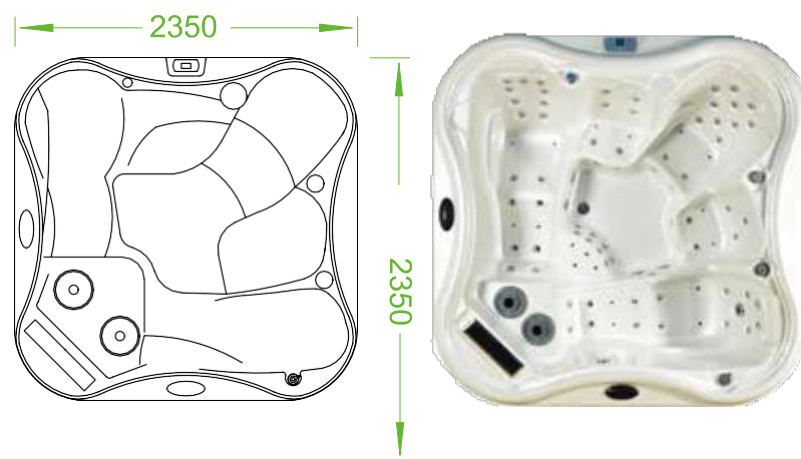

## BG-8811

Overall Dimension

2080x2080x920mm

Interior Dimension

1690x1690x800mm

> Coordinated colors collocation,  
Showing unrestrained feelings of romantic,  
Its illusion and reality brings people pleasing

### BG-8822

Overall Dimension  
2200x1550x880mm  
Interior Dimension  
1800x1260x715mm

### BG-8866

Overall Dimension  
2880x2200x950mm  
Interior Dimension  
2380x1930x820mm

### BG-8813

Overall Dimension  
2350x2350x950mm  
Interior Dimension  
1910x1910x830mm