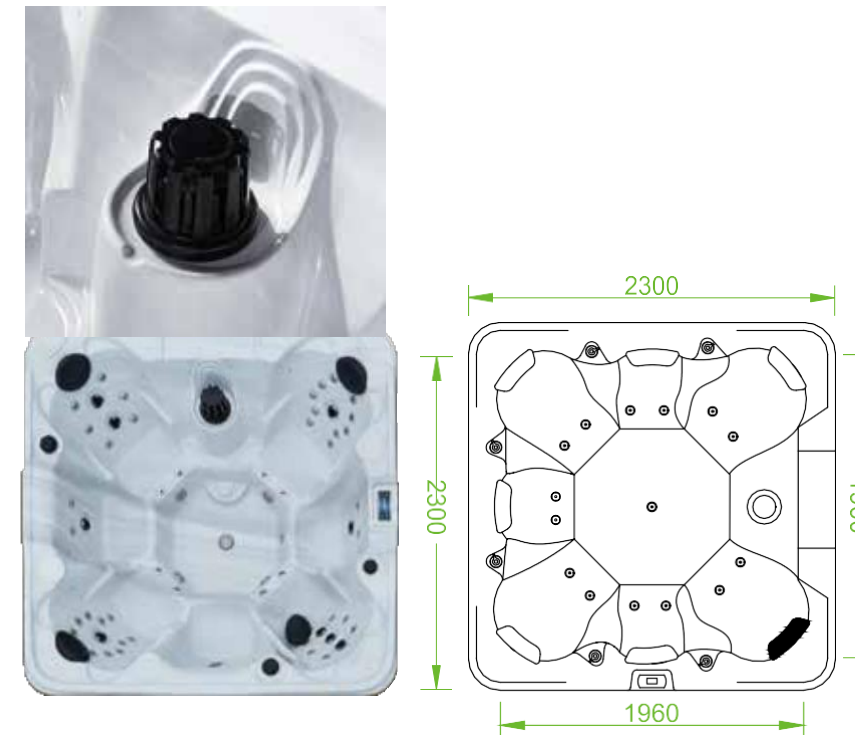

### BG-8893

Overall Dimension  
2200x2200x960mm  
Interior Dimension  
1930x1740x840mm

### BG-8812

Overall Dimension  
2160x2160x970mm  
Interior Dimension  
1900x1900x840mm

### BG-8878

Overall Dimensions  
2300x2300x950mm  
Interior Dimension  
1960x1960x765mm

> The vogue doctrine quality service

**BG-8836**

Overall Dimension  
2400x2400x950mm  
Interior Dimension  
2100x2020x820mm