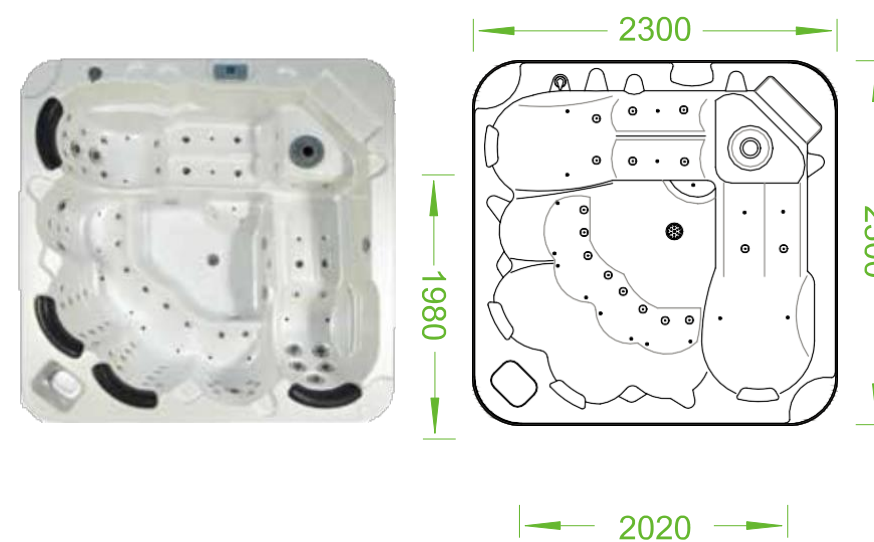

Overall Dimension  
2300x2300x960mm  
Interior Dimension  
1990x1990x840mm

**BG-8895B**

Overall Dimension  
2300x2300x960mm  
Interior Dimension  
1990x1990x840mm

**BG-8895C**

Overall Dimension  
2300x2300x960mm  
Interior Dimension  
1990x1990x840mm

### BG-8878

Overall Dimensions  
2300x2300x950mm  
Interior Dimension  
1960x1960x765mm

> The vogue doctrine quality service

**BG-8836**

Overall Dimension  
2400x2400x950mm  
Interior Dimension  
2100x2020x820mm

### BG-8858

Overall Dimension  
2130x2130x950mm  
Interior Dimension  
1900x1800x785mm

### BG-8520

Overall Dimension  
2300x2300x950mm  
Interior Dimension  
2020x1980x810mm