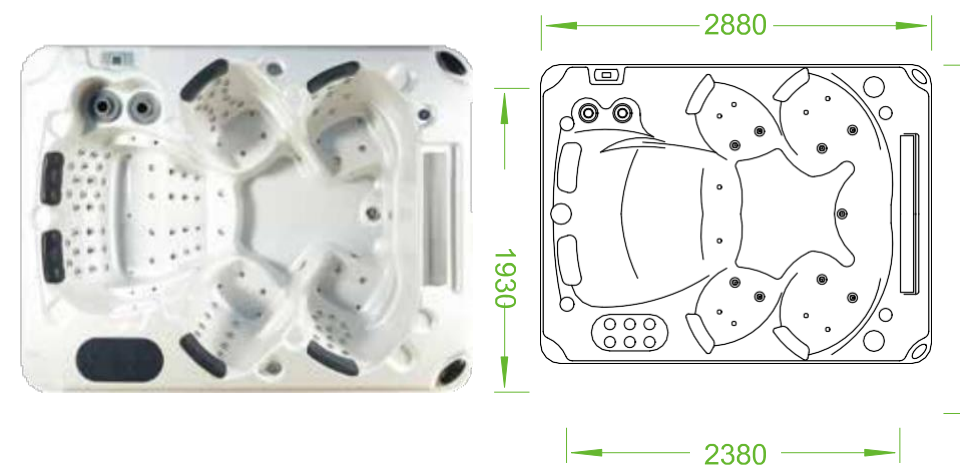

BG-8866

Overall Dimension
2880x2200x950mm
Interior Dimension
2380x1930x820mm