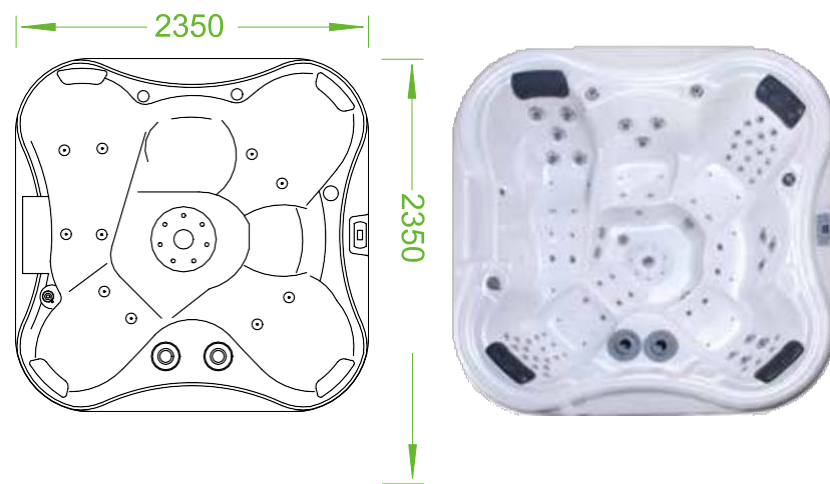

Overall Dimension  
2300x2300x960mm  
Interior Dimension  
1990x1990x840mm

**BG-8895B**

Overall Dimension  
2300x2300x960mm  
Interior Dimension  
1990x1990x840mm

**BG-8895C**

Overall Dimension  
2300x2300x960mm  
Interior Dimension  
1990x1990x840mm

### BG-8813

Overall Dimension  
2350x2350x950mm  
Interior Dimension  
1910x1910x830mm

### BG-8815

Overall Dimension  
2350x2350x950mm  
Interior Dimension  
1910x1910x830mm

## BG-8816

Overall Dimension  
2350x2350x950mm  
Interior Dimension  
1910x1910x830mm