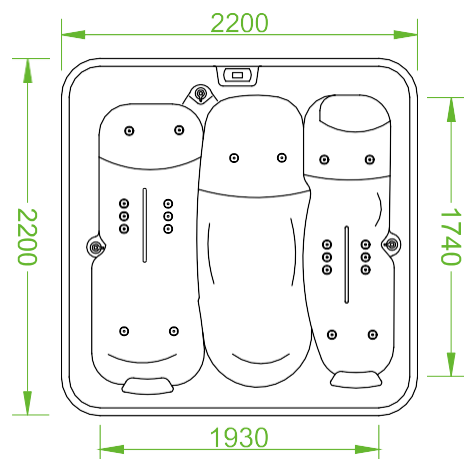

### BG-8891B

Overall Dimension  
2000x1700x960mm  
Interior Dimension  
1510x1455x740mm

## BG-8892

Overall Dimension  
2000x2000x960mm  
Interior Dimension  
1650x1640x840mm

### BG-8893

Overall Dimension  
2200x2200x960mm  
Interior Dimension  
1930x1740x840mm

### BG-8878

Overall Dimensions  
2300x2300x950mm  
Interior Dimension  
1960x1960x765mm

> The vogue doctrine quality service

**BG-8836**

Overall Dimension  
2400x2400x950mm  
Interior Dimension  
2100x2020x820mm