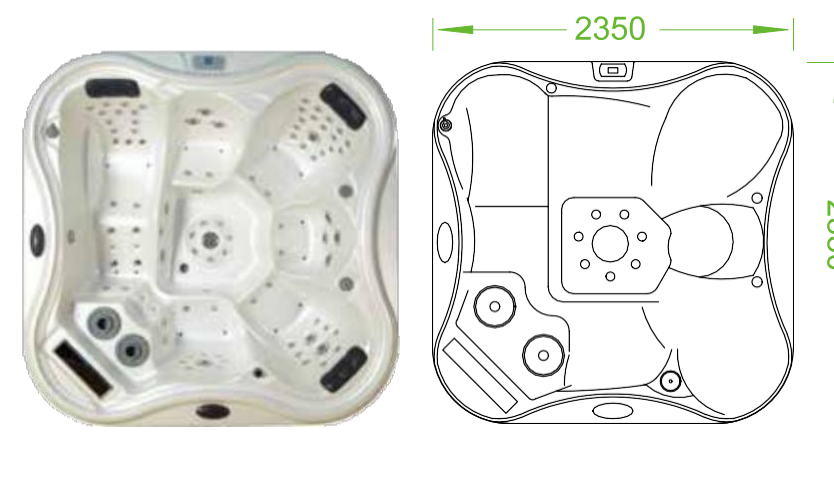

BG-8815

Overall Dimension
2350x2350x950mm
Interior Dimension
1910x1910x830mm