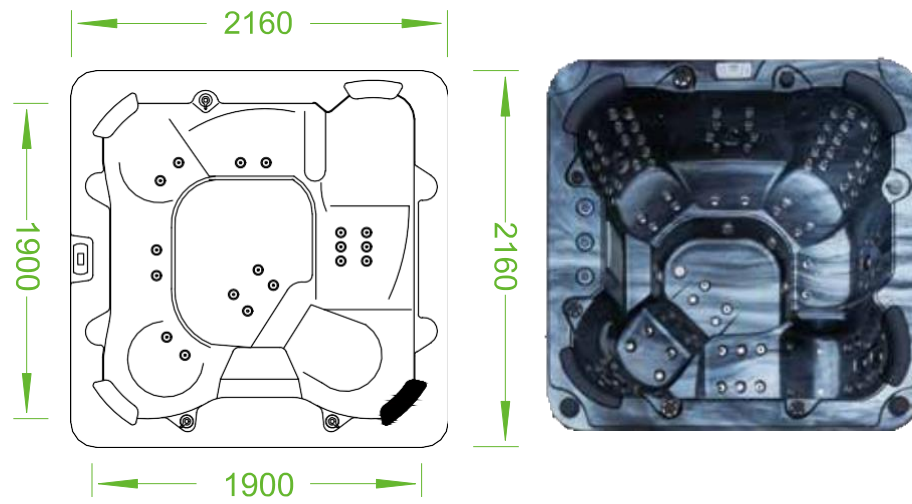

### BG-8891B

Overall Dimension  
2000x1700x960mm  
Interior Dimension  
1510x1455x740mm

## BG-8892

Overall Dimension  
2000x2000x960mm  
Interior Dimension  
1650x1640x840mm

### BG-8893

Overall Dimension  
2200x2200x960mm  
Interior Dimension  
1930x1740x840mm

### BG-8878

Overall Dimensions  
2300x2300x950mm  
Interior Dimension  
1960x1960x765mm

> The vogue doctrine quality service

**BG-8836**

Overall Dimension  
2400x2400x950mm  
Interior Dimension  
2100x2020x820mm