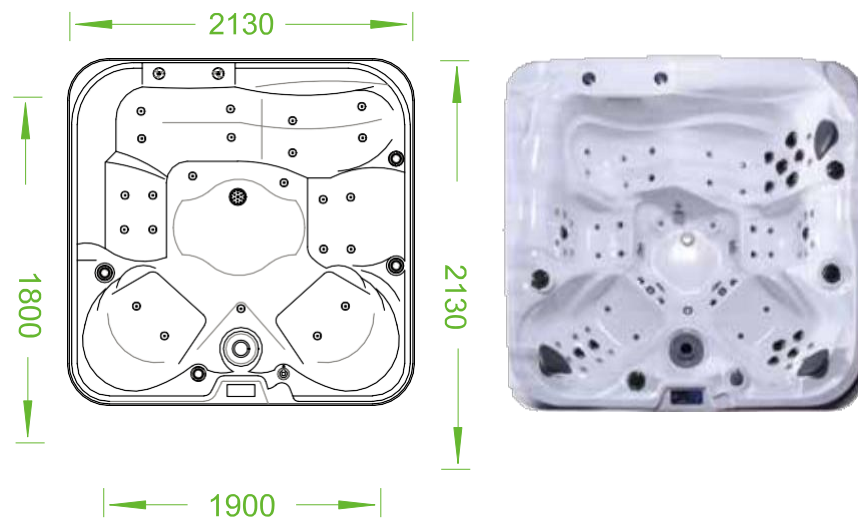

Overall Dimension  
2300x2300x960mm  
Interior Dimension  
1990x1990x840mm

**BG-8895B**

Overall Dimension  
2300x2300x960mm  
Interior Dimension  
1990x1990x840mm

**BG-8895C**

Overall Dimension  
2300x2300x960mm  
Interior Dimension  
1990x1990x840mm

### BG-8878

Overall Dimensions  
2300x2300x950mm  
Interior Dimension  
1960x1960x765mm

> The vogue doctrine quality service

**BG-8836**

Overall Dimension  
2400x2400x950mm  
Interior Dimension  
2100x2020x820mm

### BG-8858

Overall Dimension  
2130x2130x950mm  
Interior Dimension  
1900x1800x785mm

### BG-8520

Overall Dimension  
2300x2300x950mm  
Interior Dimension  
2020x1980x810mm