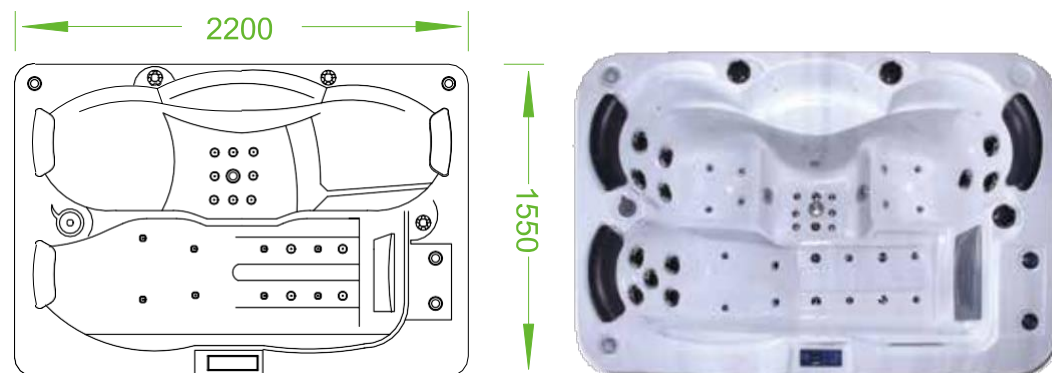

### BG-8833

Overall Dimension  
2300x2200x950mm  
Interior  
Dimension 2000x1850x800mm

## BG-8811

Overall Dimension

2080x2080x920mm

Interior Dimension

1690x1690x800mm

> Coordinated colors collocation,  
Showing unrestrained feelings of romantic,  
Its illusion and reality brings people pleasing

### BG-8822

Overall Dimension  
2200x1550x880mm  
Interior Dimension  
1800x1260x715mm