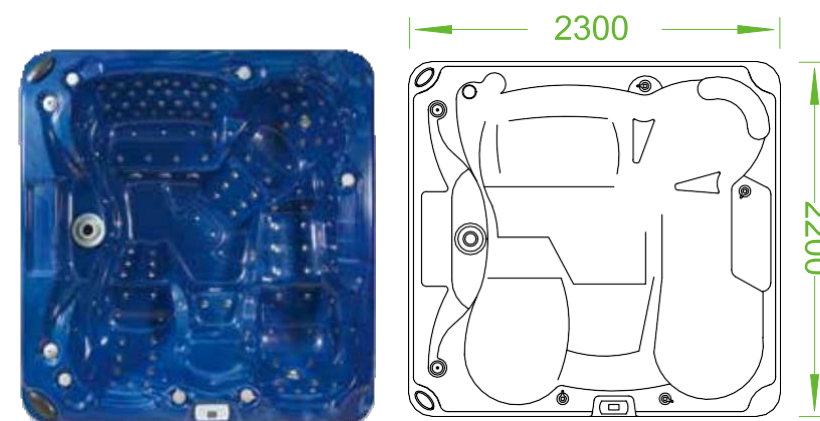

BG-8839

Overall Dimension
2200x2300x940mm
Interior Dimension
2000x1740x830mm