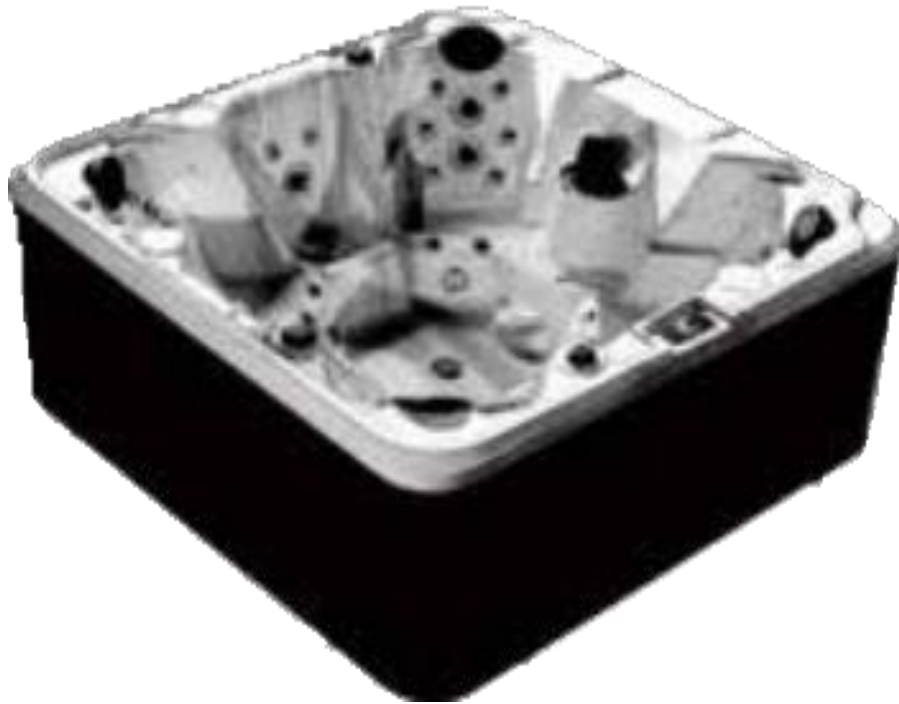

**VITON RETAILING COMPANY
LTD
SPA-JACUZZI**

Enjoy World Top Class Massage